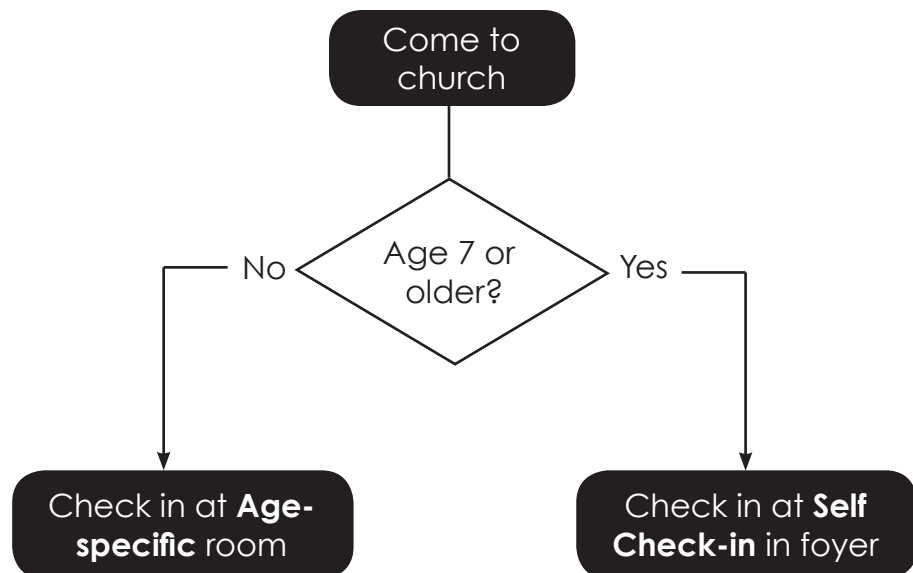

# CHECK-IN UPDATE

STARTING August 4th, 2019

We are updating our kids ministry check-in system and we thank you for your patience while we launch!

All New Family Registrations will happen at the New Family Check-in Station in the foyer

TO CHECK-IN, FOLLOW THIS HANDY (and nerdy) FLOW CHART:

Going forward, ALL CHILDREN AND VOLUNTEERS will wear name badges