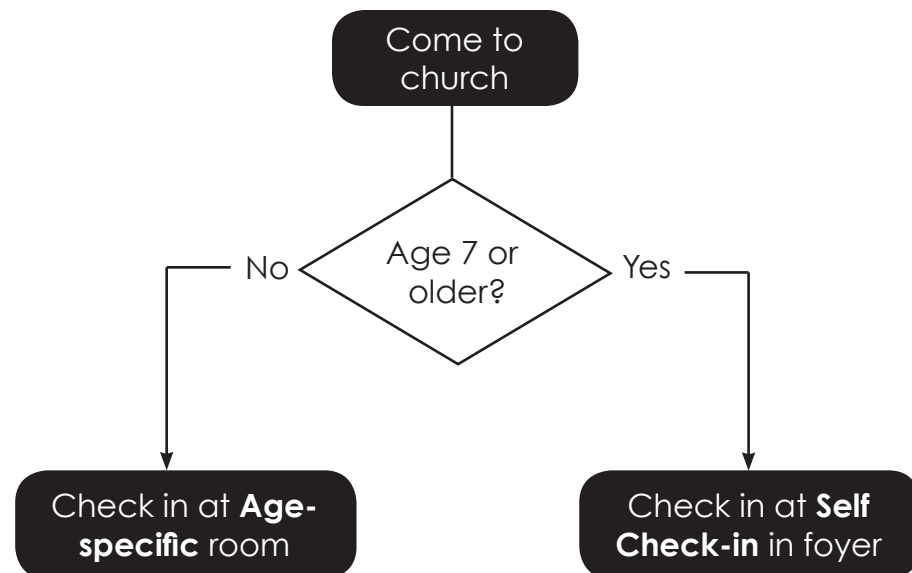

Going forward, ALL CHILDREN AND VOLUNTEERS will wear name badges

Which room?

0 to 17 months = Infant Nursery (B206)

18 months to 3 years = Toddler Nursery (A210)

3 to 4 years = Pre-school (A214)

5 to 6 years = Upper Chapel

7 to 12 years = Lower Chapel (Dismissed during service)

*map on reverse